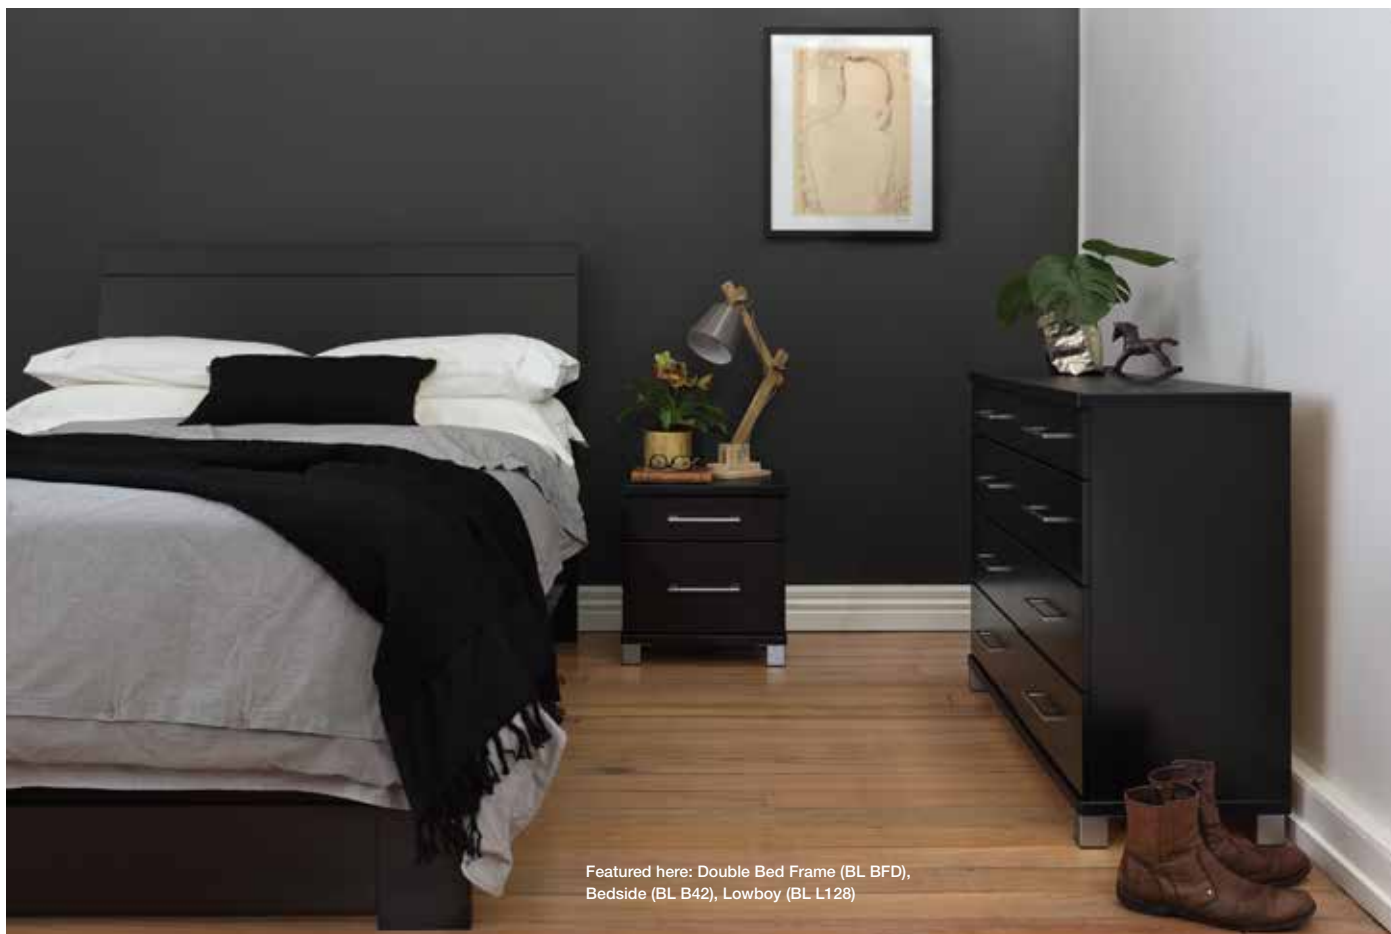

BALTIC

MANUFACTURED BY: **COMPAC FURNITURE**

YOUR STYLE OUR PASSION

Featured here: Double Bed Frame (BL BFD),
Bedside (BL B42), Lowboy (BL L128)

Add a suave look to your style.

Our Baltic range certainly makes an impact with its smart, clean lines and striking dark finish.

Very minimalist in style, it will give your space a sleek, modern and uncomplicated look, fitting in smoothly with your existing pieces. The slim-line metal handles and matching cube feet create a great contrast to the bold black Baltic finish. All drawers are mounted on full-extension, easy glide runners and are furnished internally. The key components are finished in a thermo laminate for increased durability. Plus, all products are backed by a 10 year guarantee, so you can be sure the quality and style will last. All pieces in the Baltic range come ready-made so you can style your space in no time. Make a bold statement with Baltic!