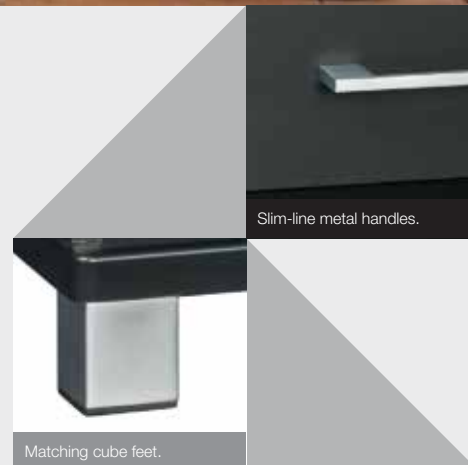

BALTIC

MANUFACTURED BY: **COMPAC FURNITURE**

YOUR STYLE OUR PASSION

Featured here: Double Bed Frame (BL BFD),
Bedside (BL B42), Lowboy (BL L128)

Add a suave look to your style.

Our Baltic range certainly makes an impact with its smart, clean lines and striking dark finish.

Very minimalist in style, it will give your space a sleek, modern and uncomplicated look, fitting in smoothly with your existing pieces. The slim-line metal handles and matching cube feet create a great contrast to the bold black Baltic finish. All drawers are mounted on full-extension, easy glide runners and are furnished internally. The key components are finished in a thermo laminate for increased durability. Plus, all products are backed by a 10 year guarantee, so you can be sure the quality and style will last. All pieces in the Baltic range come ready-made so you can style your space in no time. Make a bold statement with Baltic!