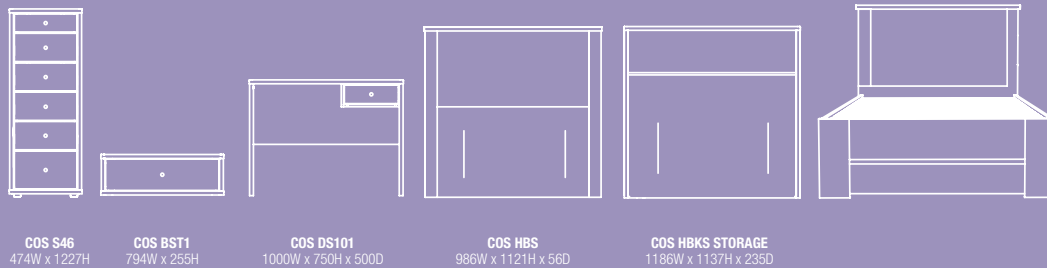

Specifications.

BED FRAMES

Single	986W x 1121H x 1986L
King Single	1136W x 1121H x 2136L
Queen	1586W x 1121H x 2336L
Storage Single	1036W x 1137H x 2146L
Storage King Single	1186W x 1137H x 2296L
Storage Queen	1686W x 1137H x 2296L

HEADBOARDS

Single	986W x 1121H x 56D
King Single	1136W x 1121H x 56D
Queen	1586W x 1121H x 56D
Storage Single	1036W x 1137H x 235D
Storage King Single	1186W x 1137H x 235D
Storage Queen	1636W x 1137H x 235D

B = Beech W = White

Bed frames and dressers require some assembly.

For contemporary style without the price tag, Platform 10 brings you an extensive range of quality NZ made furniture.

Built from New Zealand made and certified MDF which is overlaid with a durable, eco-friendly laminate. Each piece is also thoroughly tested and backed by a 10 year guarantee.

So stylish living just got affordable.

100% NZ Made

Platform 10 furniture is manufactured and assembled in New Zealand by Compac Furniture. Quality furniture made by New Zealanders for New Zealanders.

10 Year Guarantee

All Platform 10 furniture is backed with a 10 year manufacturer's guarantee from Compac Furniture. Please refer to our website below for further information and to register your product(s):

www.platform10.co.nz/productguarantee

YOUR STYLE OUR PASSION

0800 7 10 10 10
info@platform10.co.nz
www.platform10.co.nz