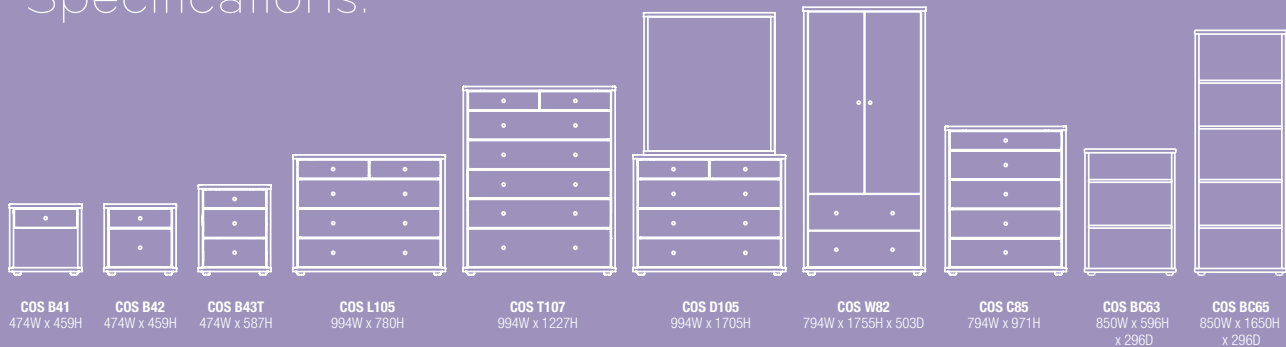

Specifications.

BED FRAMES

Single	986W x 1121H x 1986L
King Single	1136W x 1121H x 2136L
Queen	1586W x 1121H x 2336L
Storage Single	1036W x 1137H x 2146L
Storage King Single	1186W x 1137H x 2296L
Storage Queen	1686W x 1137H x 2296L

HEADBOARDS

Single	986W x 1121H x 56D
King Single	1136W x 1121H x 56D
Queen	1586W x 1121H x 56D
Storage Single	1036W x 1137H x 235D
Storage King Single	1186W x 1137H x 235D
Storage Queen	1636W x 1137H x 235D

B = Beech W = White

Bed frames and dressers require some assembly.

For contemporary style without the price tag, Platform 10 brings you an extensive range of quality NZ made furniture.

Built from New Zealand made and certified MDF which is overlaid with a durable, eco-friendly laminate. Each piece is also thoroughly tested and backed by a 10 year guarantee.

So stylish living just got affordable.

100% NZ Made

Platform 10 furniture is manufactured and assembled in New Zealand by Compac Furniture. Quality furniture made by New Zealanders for New Zealanders.

10 Year Guarantee

All Platform 10 furniture is backed with a 10 year manufacturer's guarantee from Compac Furniture. Please refer to our website below for further information and to register your product(s):

www.platform10.co.nz/productguarantee

YOUR STYLE OUR PASSION

0800 7 10 10 10
info@platform10.co.nz
www.platform10.co.nz