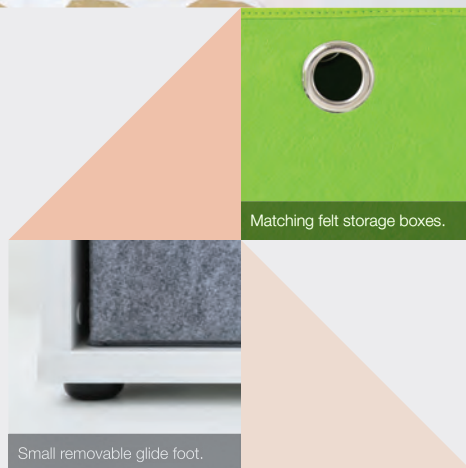

CUBO

Featured here: 2H x 3W Cube (CUB CU812),
4H x 3W Cube (CUB CU1612)

Stash, store and show off in style!

Make life simple with the ultra versatile Cubo collection.

Display, store, divide spaces, and more with this multi-functional range.

Solidly built with a unique interlocking design for rigidity, the Cubo collection has a clever open back panel so it can be placed against a wall or freestanding as a smart room feature. Cubo stands out from the crowd with several other smart features – a small removable glide foot makes transportation and cleaning easier, and the multiple storage options. Choose your storage style; coloured felt storage boxes for a pop of colour or the classy drawer and door module for a more polished look. All storage boxes, drawers and doors are made to fit neatly into the cavities of the Cubo for simple storage. With a 10 year guarantee it's a popular style for good reason, so make a solid choice in Cubo. All units available either as flat pack or fully assembled.