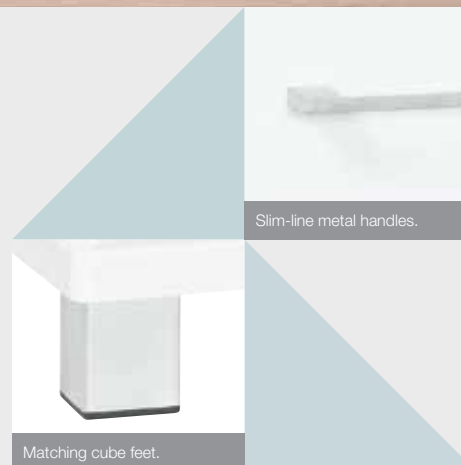

ARCTIC

MANUFACTURED BY: **COMPAC FURNITURE**

YOUR STYLE OUR PASSION

Featured here: King Single Bed Frame (AR BFKS),
Bedside (AR B41), Lowboy (AR L128)

Take a bite out of Arctic white!

Fresh, clean and simple in style, the Arctic collection is the perfect choice for a contemporary, minimalist look.

The cool white finish, slim-line metal handles and matching cube feet add a crisp, modern feel to your home. You'll find a piece that fits your needs perfectly in our Arctic range, with a wide choice of drawer configurations and sizes available. All drawers are mounted on metal runners and are fully furnished internally. The key components are finished in a thermo laminate for increased durability. Plus, all products are backed by a 10 year guarantee, so you can be sure the quality and style will last. All pieces in the Arctic range come ready-made so you can transform your space in no time. Take your pick!