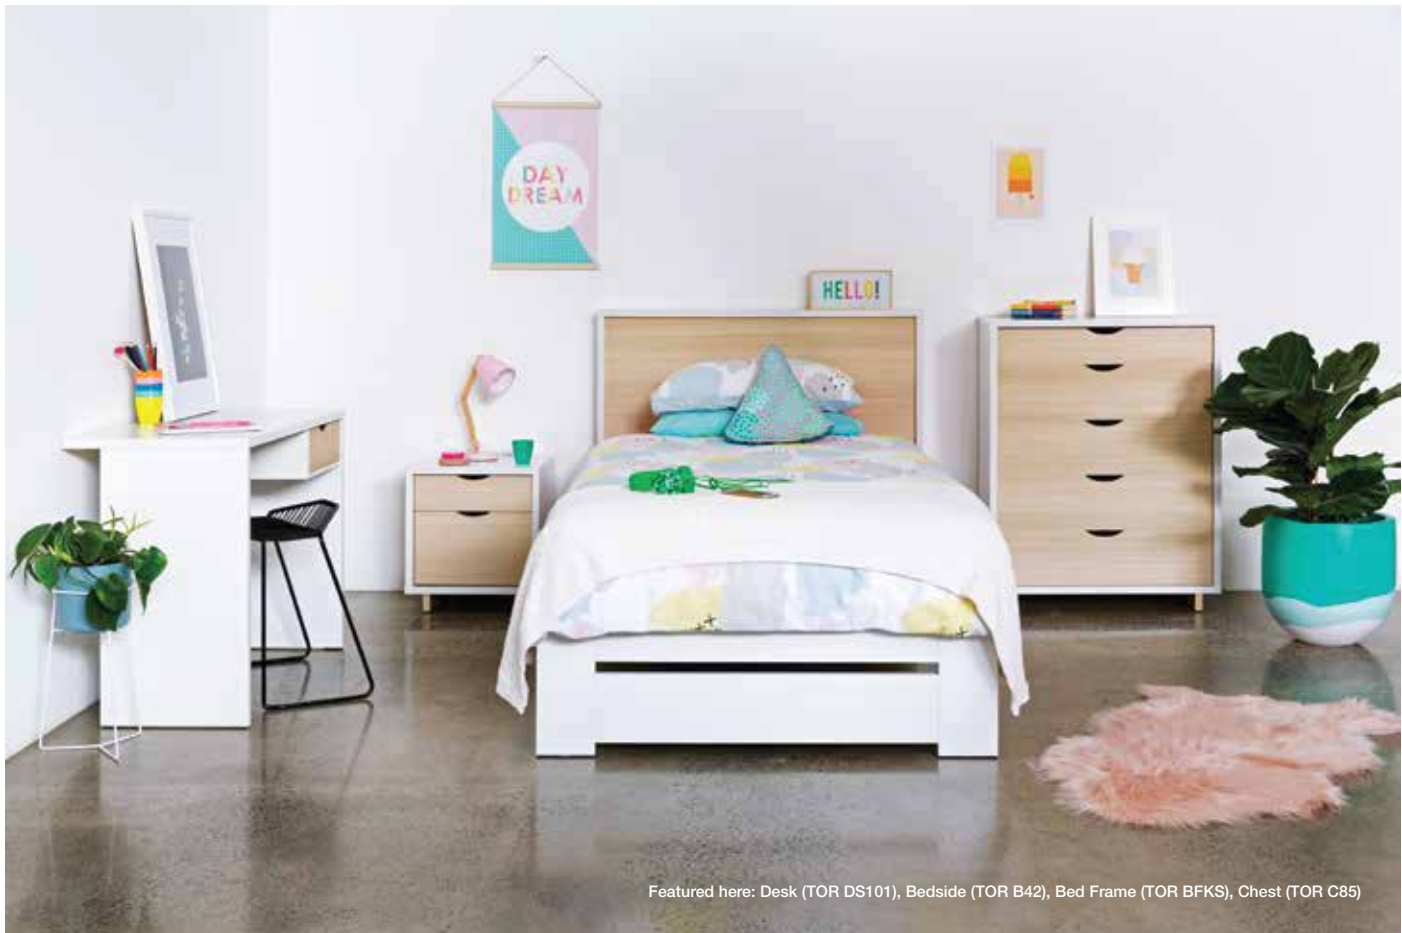

TORI

MANUFACTURED BY: COMPAC FURNITURE

YOUR STYLE OUR PASSION

Featured here: Desk (TOR DS101), Bedside (TOR B42), Bed Frame (TOR BFKS), Chest (TOR C85)

## Sleek, fresh-faced and ready to reinvent your room.

Light, bright and ready to freshen up your space, the Tori collection offers well-made, sleekly designed Scandinavian style furniture to give you a youthful, minimalist look.

The crisp white is offset with blonde beech plywood drawer fronts, trendy exposed ply edges, and cutout drawer-pulls that show the ply layering. Mounted on full extension, easy glide runners, the drawers are built tough to take the knocks any teenage can give. The beech feet lift the pieces giving them a light and airy feel, and creating the illusion of space. You'll find a stack of options when it comes to storage – headboards, under bed drawers, and a slim wardrobe – a huge plus for any teen bedroom. Plus, all pieces come with a standard 10 year Platform 10 guarantee. So try a fresh new look in your room.