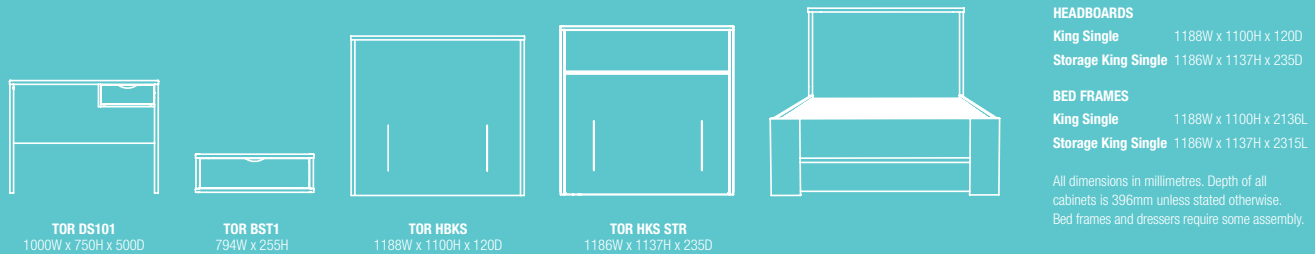

**Slimboy TOR S46**

**Dresser TOR D105**

**Wardrobe TOR W82**

**Headboard (Storage King Single)  
TOR HBKS STR**

**Bed Frame (King Single)  
TOR BFKS**

# Specifications.

All dimensions in millimetres. Depth of all cabinets is 396mm unless stated otherwise. Bed frames and dressers require some assembly.

For contemporary style without the price tag, Platform 10 brings you an extensive range of quality NZ made furniture.