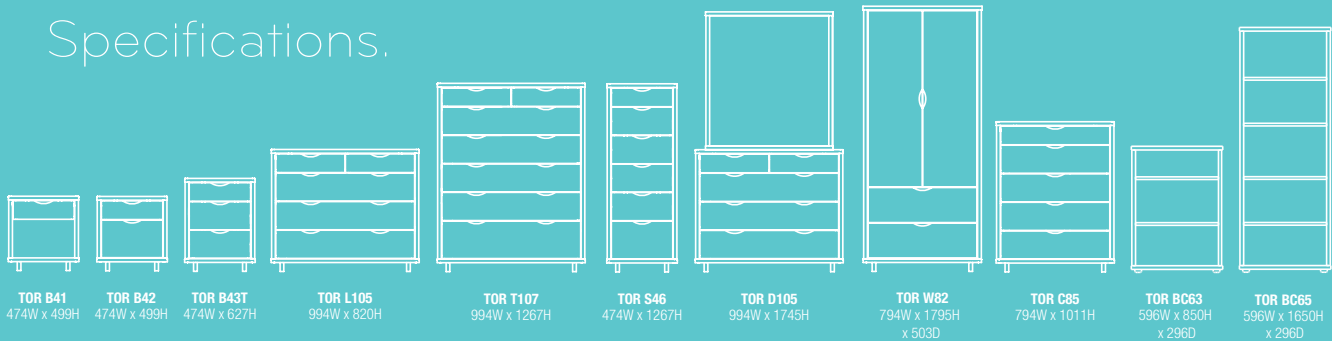

**Slimboy TOR S46**

**Dresser TOR D105**

**Wardrobe TOR W82**

**Headboard (Storage King Single)  
TOR HBKS STR**

**Bed Frame (King Single)  
TOR BFKS**

# Specifications.

All dimensions in millimetres. Depth of all cabinets is 396mm unless stated otherwise. Bed frames and dressers require some assembly.

For contemporary style without the price tag, Platform 10 brings you an extensive range of quality NZ made furniture.