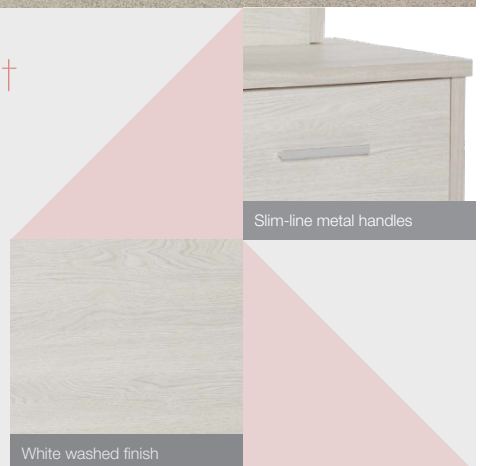

ATLAS

Featured here: Dresser (ATL D104), Bedside (ATL B42), Tallboy (ATL T106),
Bed Frame (ATL BFS) with Storage Drawers (ATL BST8)

Sleek, sophisticated and the perfect start to reinventing your space.

Solidly built and simply styled with white washed light woodgrain, the Atlas range gives an airy and elegant feel, perfect for bringing that coastal or boho look to a bedroom.

Functionality is key with clever pieces that maximise storage and give a slim streamlined look to the room, for example the smart headboard with storage, or the underbed roll-out storage option. All drawers are mounted on full extension metal runners and are furnished internally. Handles are a sleek and contemporary metal finish. Plus all pieces come with a standard 10 year Platform 10 guarantee – can't get much better than that!

Slim-line metal handles

White washed finish

ATLAS > THE COLLECTION

See back page for the full range of units available.

Bedside ATL B41

Bedside ATL B42

Storage Drawer ATL BST8

Lowboy ATL L104