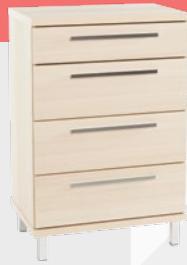

## Turn up the Tempo.

Exclusive to Target Furniture NZ the super stylish Tempo range gives you a fresh, fun and friendly feel with the warmth of its blonde wood grain finish.

The simple lines, streamlined brushed metal handles and legs give it a very urban vibe that would fit well in any contemporary home, particularly if you love that Scandinavian or modern coastal look. It's not only about good looks though. Tempo furniture is made here in NZ and comes with a 10 year guarantee. All drawers are mounted on full extension metal runners and fully furnished internally, and there is a great range of unit configuration options and sizes available. Tempo is a hot option for modern urban style.

Slim-line metal handles.

Matching tall feet.

# TEMPO > THE COLLECTION

See back page for the full range of units available.

**Bedside** TEM B62

**Bedside** TEM B63

**Lowboy** TEM L64

**Lowboy** TEM L104

**Lowboy** TEM L128

**Slimboy** TEM S66

**Tallboy** TEM T106

**Dresser** TEM D104

**Dresser** TEM D128

**Headboard (Queen)** TEM HBQ