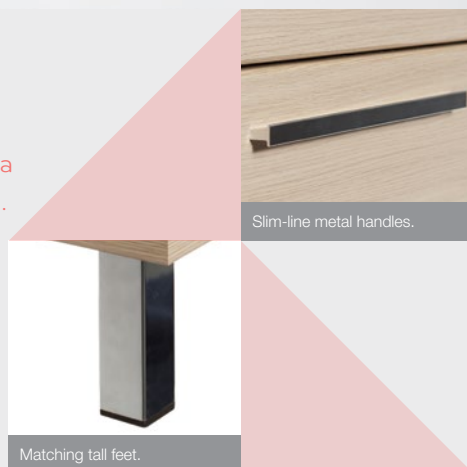

## Turn up the Tempo.

Exclusive to Target Furniture NZ the super stylish Tempo range gives you a fresh, fun and friendly feel with the warmth of its blonde wood grain finish.

The simple lines, streamlined brushed metal handles and legs give it a very urban vibe that would fit well in any contemporary home, particularly if you love that Scandinavian or modern coastal look. It's not only about good looks though. Tempo furniture is made here in NZ and comes with a 10 year guarantee. All drawers are mounted on full extension metal runners and fully furnished internally, and there is a great range of unit configuration options and sizes available. Tempo is a hot option for modern urban style.

Slim-line metal handles.

Matching tall feet.